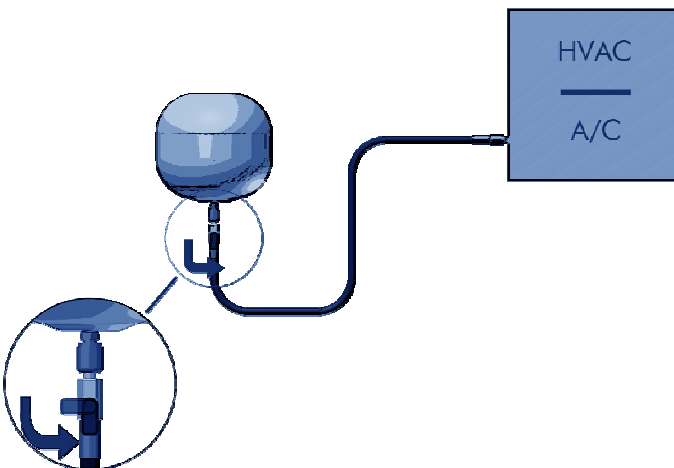

The **FLASH-FLUSH** system, with 1/4SAE connections, contains 800 g of SUPER-FLUSH pressurized with nitrogen at 30bar.

**FLASH-FLUSH** must be completed with a KIT-FLASH-HVAC or a KIT-FLASH-A/C.

ΦΙΑΛΗ ΑΖΩΤΟΥ ΣΤΑ 30BAR, ΓΙΑ ΕΝΑ ΣΥΣΤΗΜΑ (δεν ξαναγεμίζει)

## 4 EASY OPERATIONS TO FLUSH YOUR SYSTEM

Connect the flexible hose (end with valve) to the bottle

Turn the bottle upside down

Connect the other end of the hose to the system

Open the valve of the flexible hose to perform the flushing (SUPER-FLUSH fluid) and the fluxing (NITROGEN) of the system.