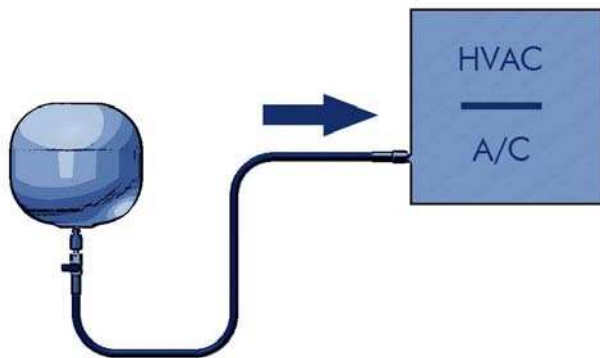

The **FLASH-FLUSH** system, with 1/4SAE connections, contains 800 g of SUPER-FLUSH pressurized with nitrogen at 30bar.

**FLASH-FLUSH** must be completed with a KIT-FLASH-HVAC or a KIT-FLASH-A/C.

ΦΙΑΛΗ ΑΖΩΤΟΥ ΣΤΑ 30BAR, ΓΙΑ ΕΝΑ ΣΥΣΤΗΜΑ (δεν ξαναγεμίζει)

# FLASH-FLUSH

## 4 EASY OPERATIONS TO FLUSH YOUR SYSTEM

Connect the flexible hose (end with valve) to the bottle

Turn the bottle upside down

Connect the other end of the hose to the system

Open the valve of the flexible hose to perform the flushing (SUPER-FLUSH fluid) and the fluxing (NITROGEN) of the system.