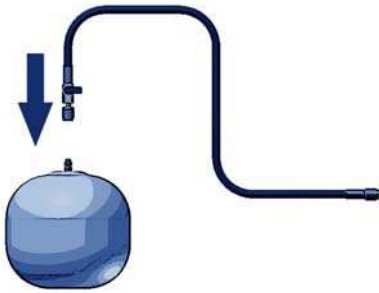

The **KIT-FLASH-A/C** includes:

- 1 flexible hose, 900mm mod. V/WSS4-4/36
- 1 universal cone and clamp

**FLUSHING AND FLUXING**

KIT ΑΥΤΟΚΙΝΗΤΟΥ

Code	Model	Description	Packaging	Unit list price
13005042	FLASH-FLUSH	Flushing system	6 pz.	30,00 €
13005043002	KIT-FLASH-HVAC	Connecting kit for HVAC		28,00 €
13005043001	KIT-FLASH-A/C	Connecting kit for A/C		46,00 €

# FLASH-FLUSH

## 4 EASY OPERATIONS TO FLUSH YOUR SYSTEM

Connect the flexible hose (end with valve) to the bottle

Turn the bottle upside down

Connect the other end of the hose to the system

Open the valve of the flexible hose to perform the flushing (SUPER-FLUSH fluid) and the fluxing (NITROGEN) of the system.